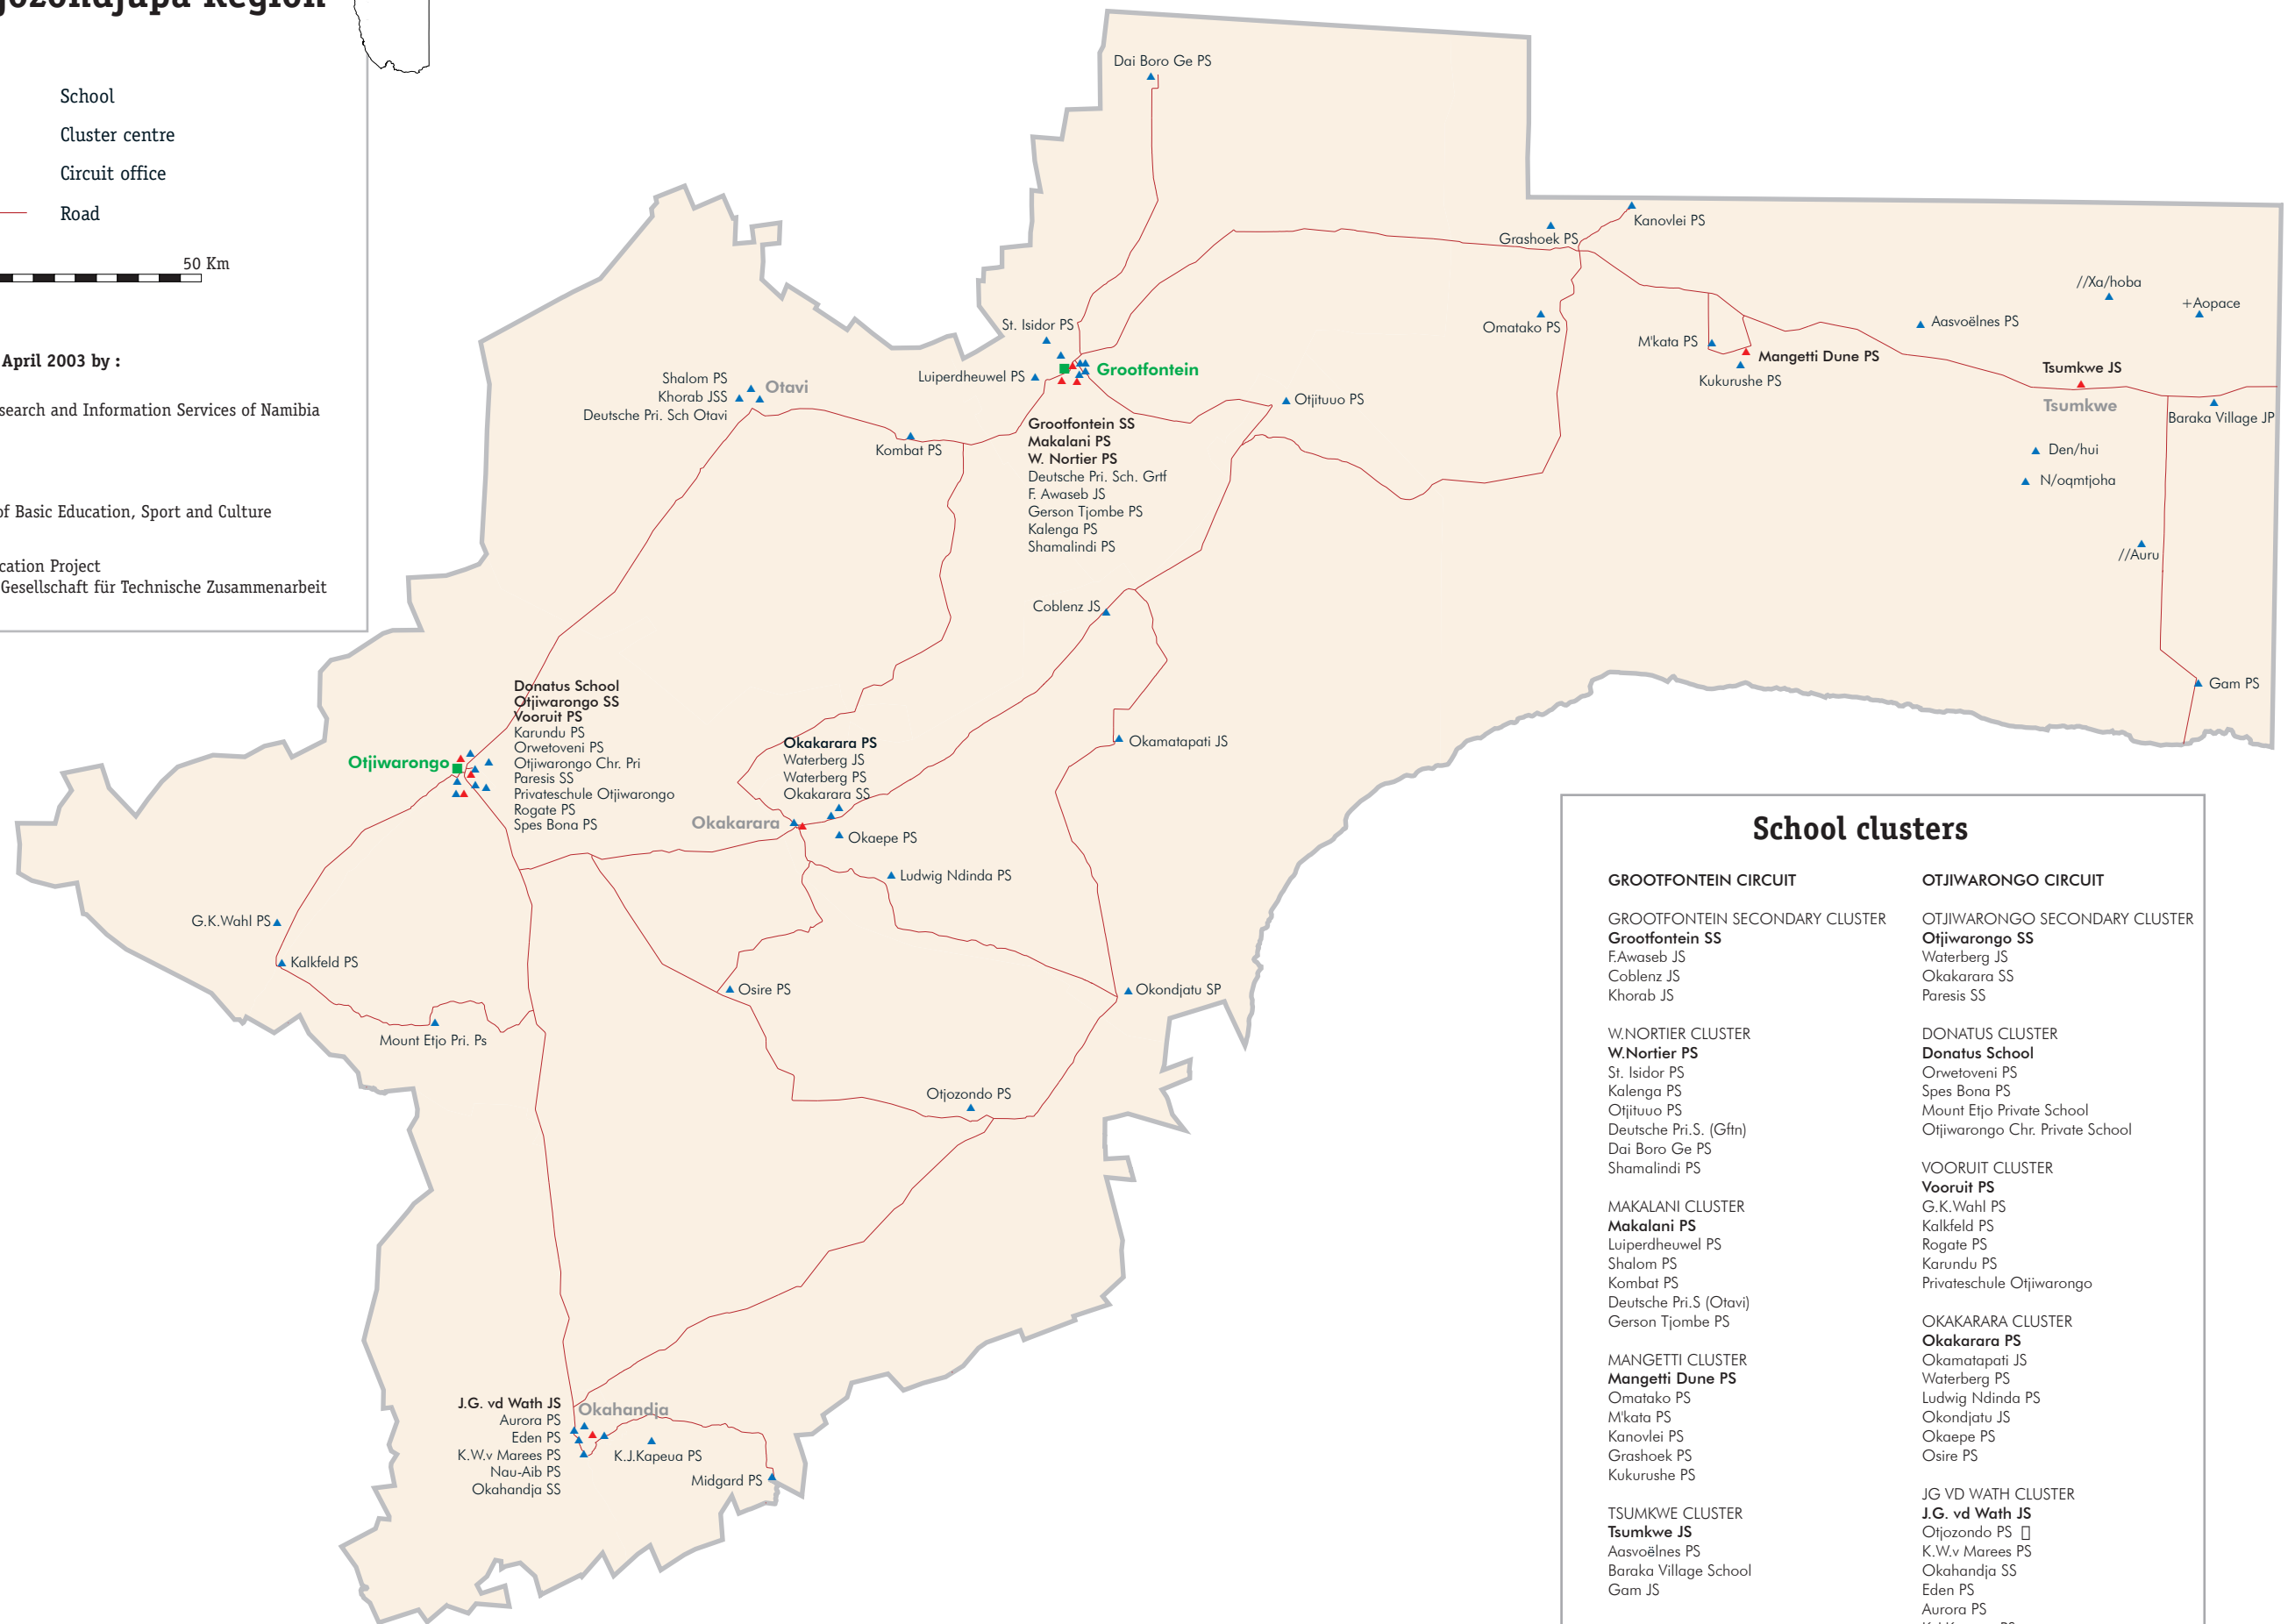

# Schools and clusters in the Otjozondjupa Region

- ▲ School
- ▲ Cluster centre
- Circuit office
- Road

Map production in April 2003 by :

**RAISON** Research and Information Services of Namibia

for :

Ministry of Basic Education, Sport and Culture

## School clusters

### GROOTFONTEIN CIRCUIT

### OTJIWARONGO CIRCUIT