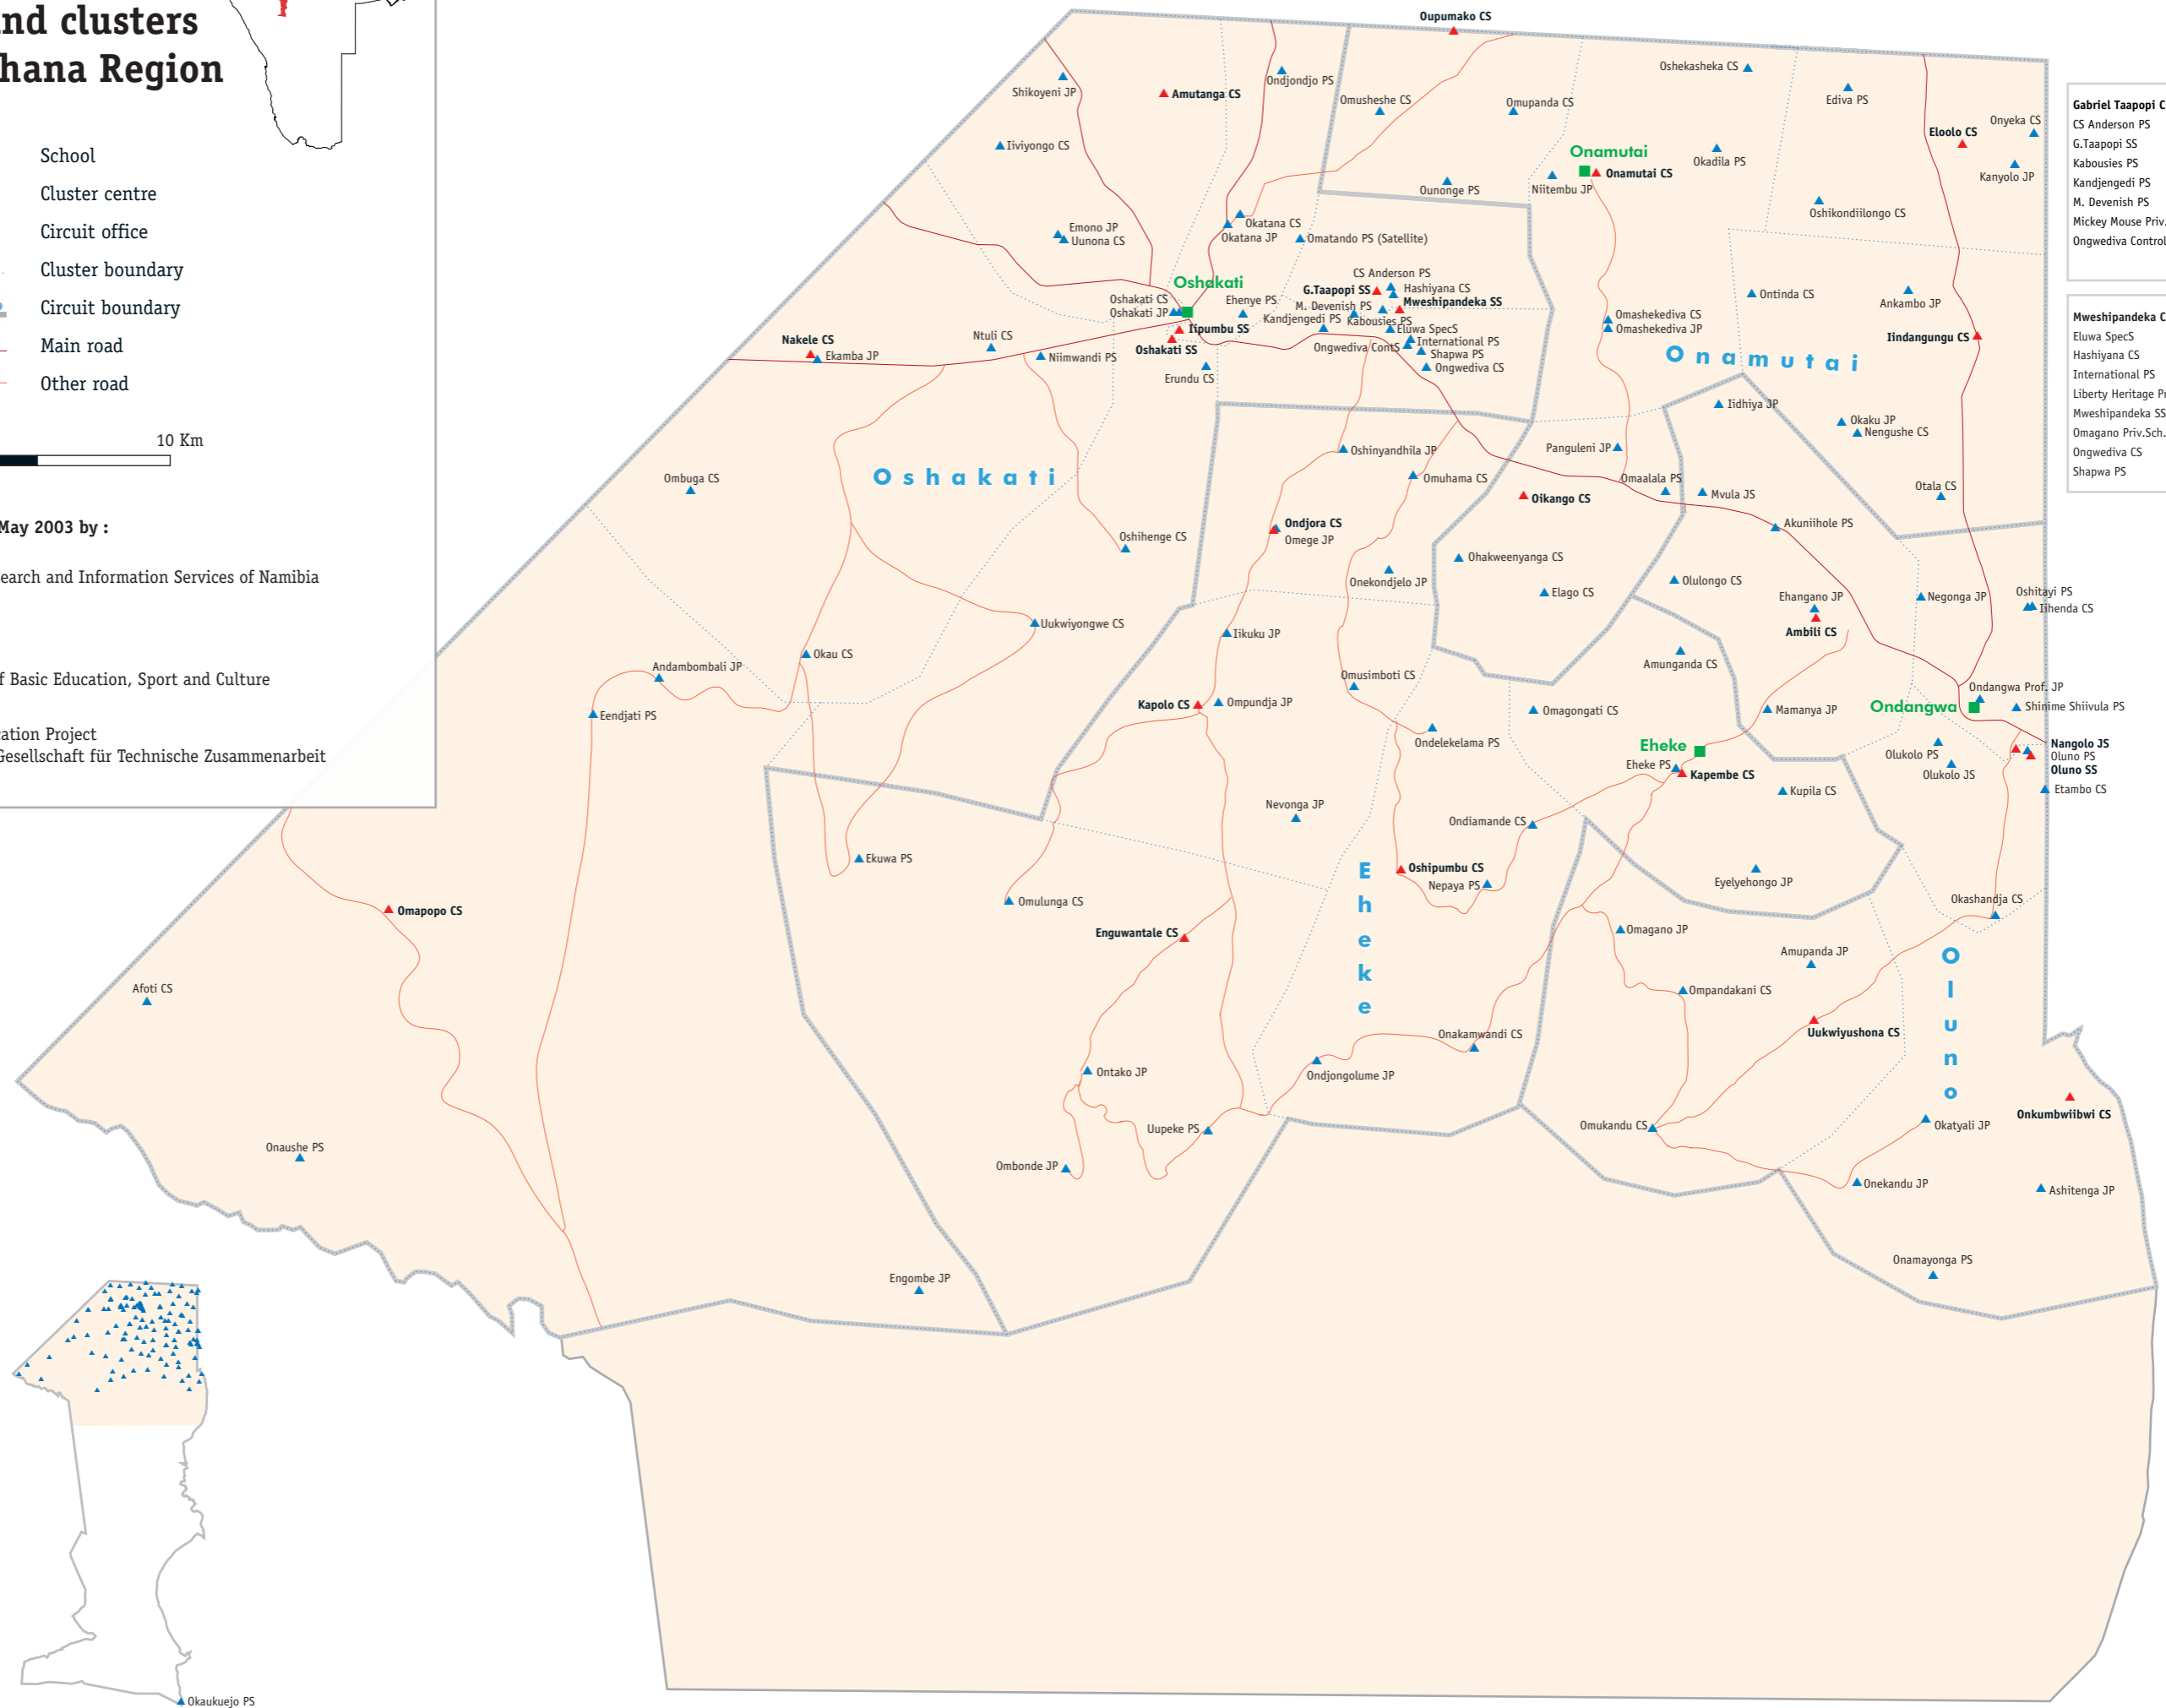

Schools and clusters in the Oshana Region

- ▲ School
- ▲ Cluster centre
- Circuit office
- Cluster boundary
- Circuit boundary
- Main road
- Other road

Map production in May 2003 by :

RAISON Research and Information Services of Namibia

for :

Ministry of Basic Education, Sport and Culture

Basic Education Project
Deutsche Gesellschaft für Technische Zusammenarbeit

- Gabriel Taapopi Cluster**
- CS Anderson PS
 - G.Taapopi SS
 - Kabousies PS
 - Kandjenedi PS
 - M. Devenish PS
 - Mickey Mouse Priv.Sch.
 - Ongwediva Control Sch.

- Mweshipandeka Cluster**
- Eluwa SpecS
 - Hashiyana CS
 - International PS
 - Liberty Heritage Priv.Sch.
 - Mweshipandeka SS
 - Omagano Priv.Sch.
 - Ongwediva CS
 - Shapwa PS